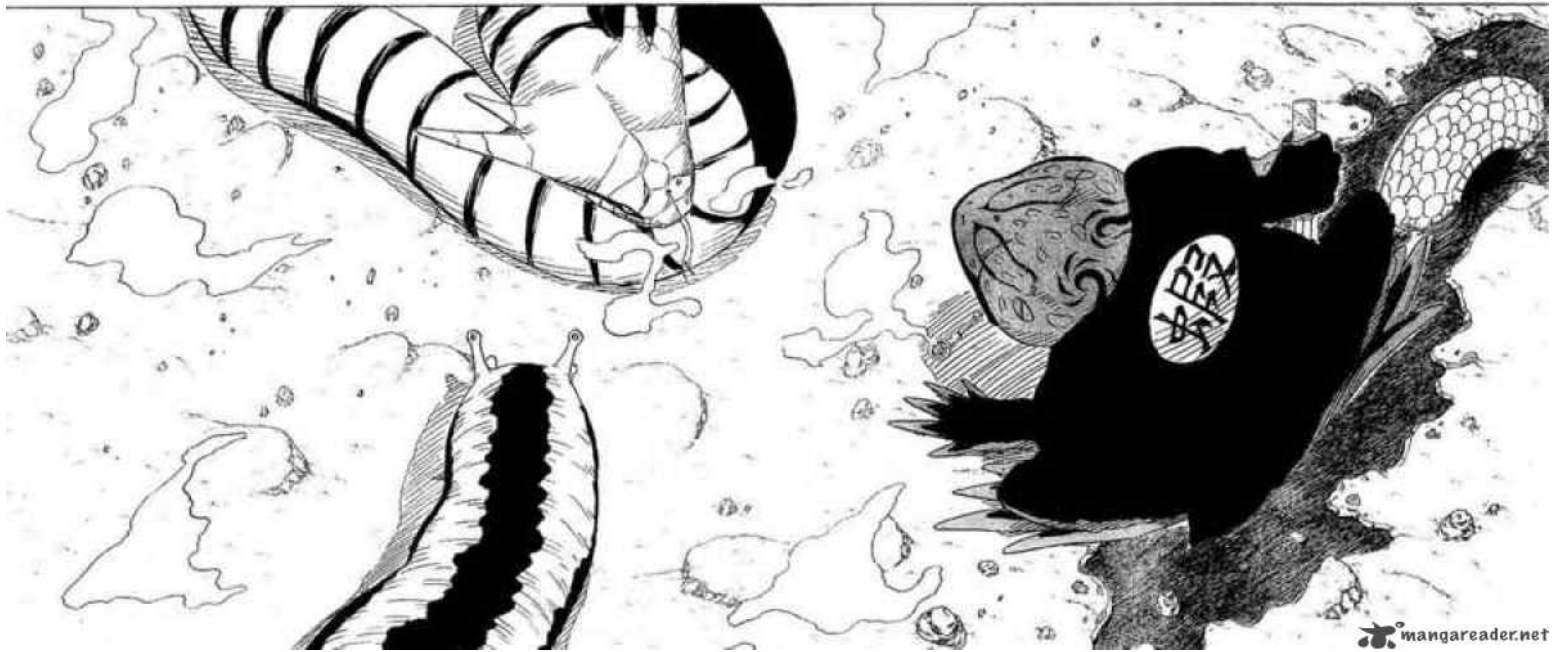

# NARUTO

BREAK THROUGH THE WIND, DASH THROUGH THE PRAIRIES, AND SNEAK THROUGH THE LAND.  
EVEN WITH THE SEPERATE PATH, THE DESTINY WILL ALWAYS MEET AND ONE DAY CRASH!!

蟾  
蟾  
蟾  
TOAD

ANACONDA

蟒  
蟒  
蟒

蛇  
蛇  
蛇  
SNAKE

UNDERSTOOD

TAKE THIS KID TO SHIZUNE...

KAT-SUYU

...

SFX=TWITCH

SFX=PUFF

舌面  
粘酸!!

ZESHI NENSAN- (THOUSAND FANGED ACID!!)