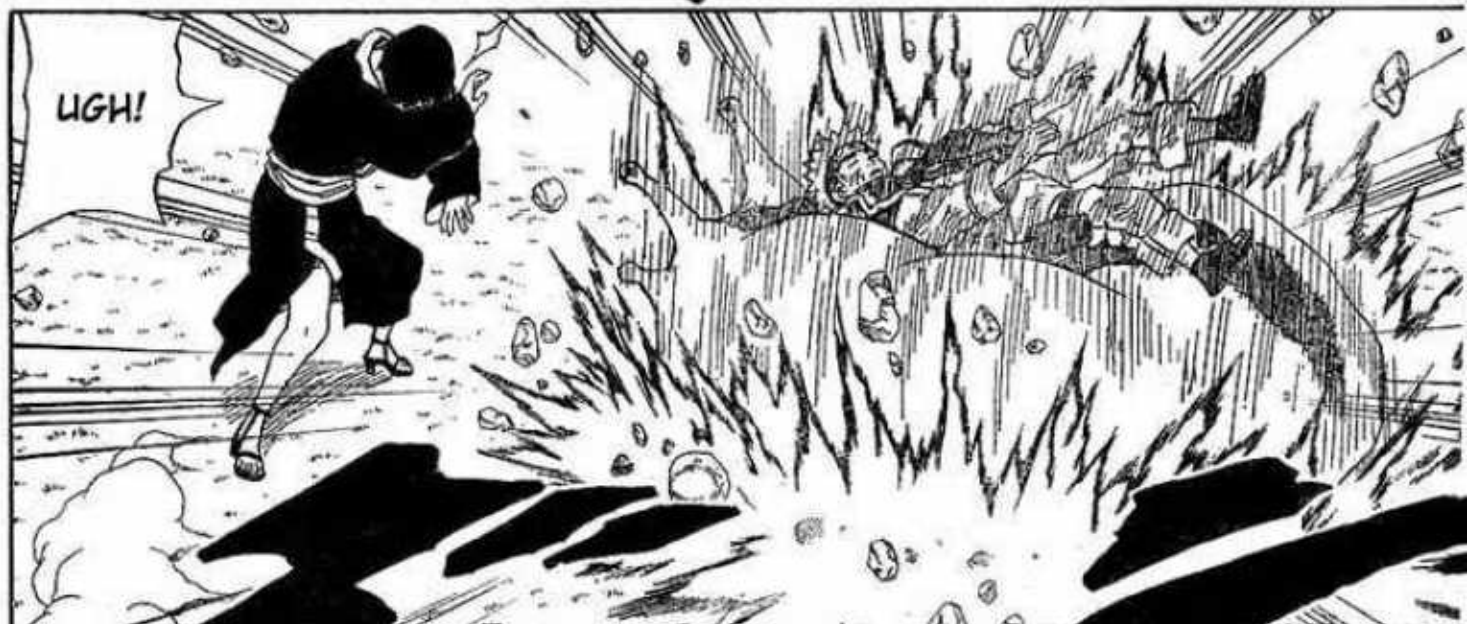

# NARUTO

BREAK THROUGH THE WIND, DASH THROUGH THE PRAIRIES, AND SNEAK THROUGH THE LAND.  
EVEN WITH THE SEPERATE PATH, THE DESTINY WILL ALWAYS MEET AND ONE DAY CRASH!!

蟾  
蟾  
蟾  
TOAD

ANACONDA

蟒  
蟒  
蟒

蛇  
蛇  
蛇  
SNAKE

UNDERSTOOD

TAKE THIS KID TO SHIZUNE...

KAT-SUYU

...

SFX=TWITCH

SFX=PUFF

舌面  
粘酸!!

ZESHI NENSAN- (THOUSAND FANGED ACID!!)